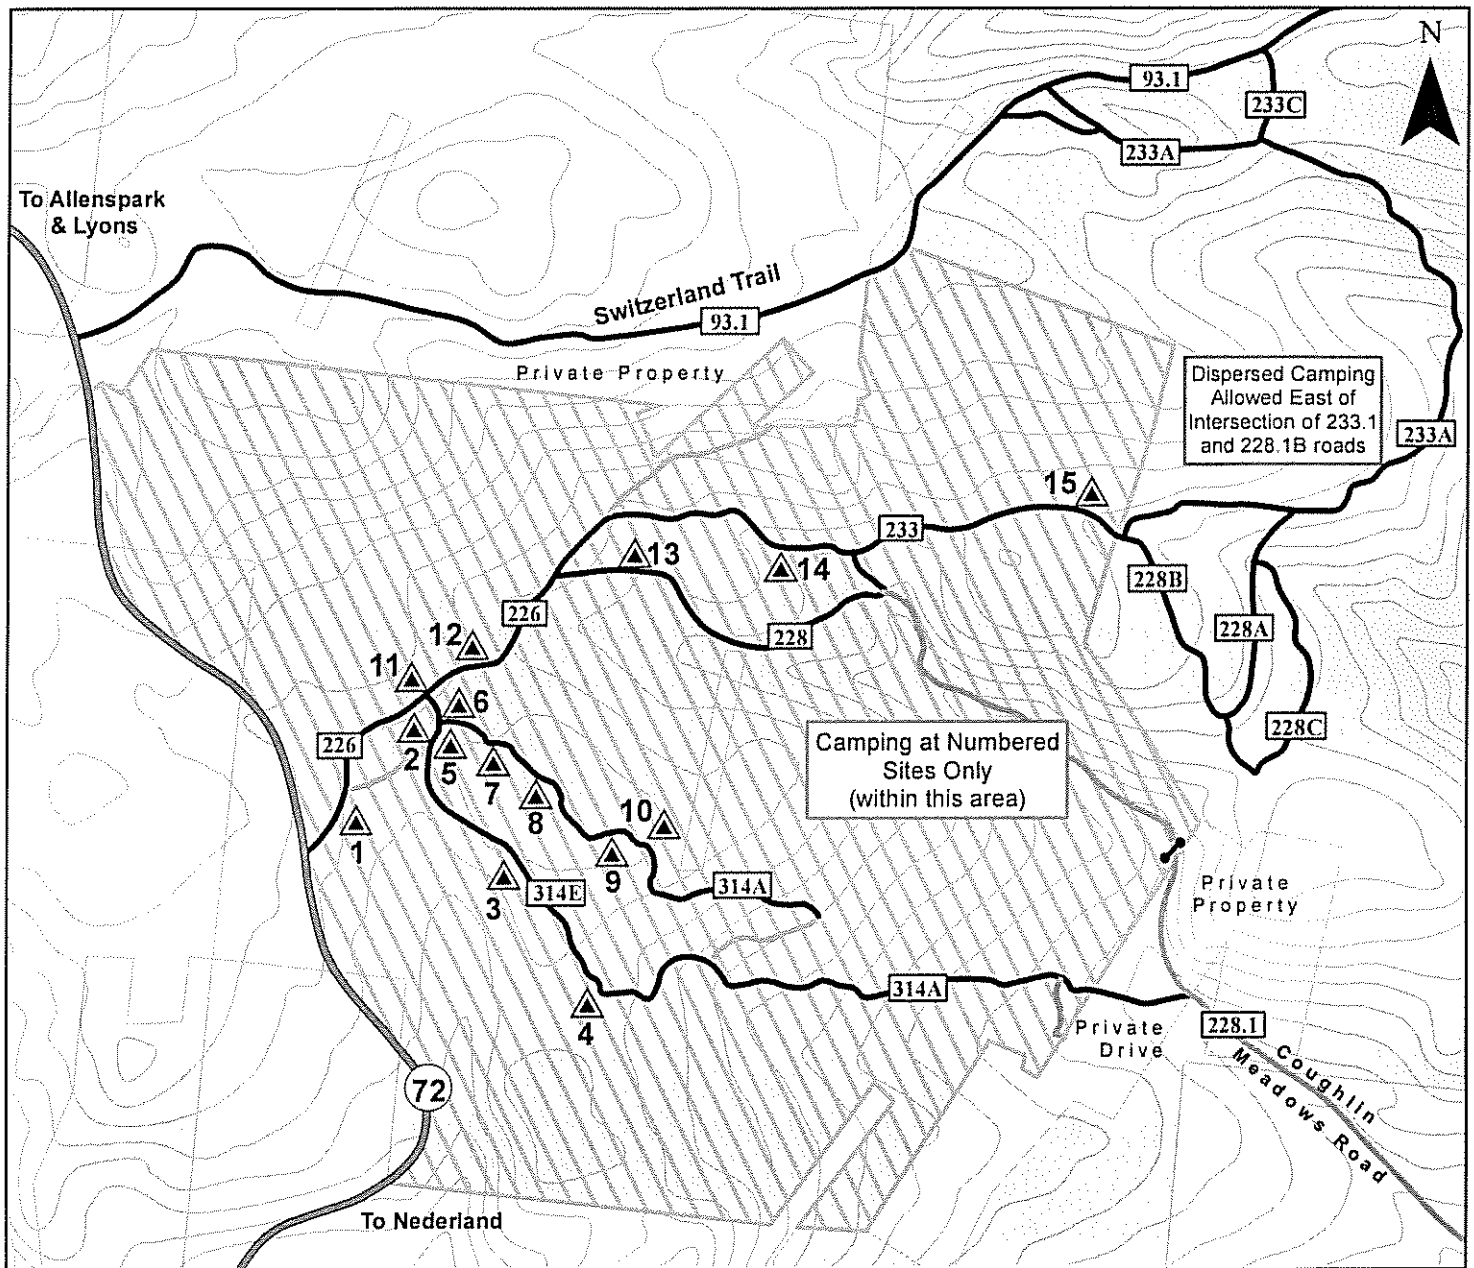

Gordon Gulch

Designated (Numbered 1 to 15) Campsites

Legend

	NON FEDERAL
	USDA FOREST SERVICE
	40' Contour
	Designated Campsites (Numbered 1 to 15)
	Gate
	4WD Route
	Paved Highway
	Camping at numbered campsites ONLY

JS 2018

Leave No Trace . . .

- Camp only in designated (numbered 1 to 15) sites
- Campsites are first come, first served
- NEVER leave campfire unattended, ever!
- Campfires must be out and cold to the touch
- Campfires allowed when no restrictions are in place
Call 303-541-2500 for Fire Restriction status.
- Bury human waste in catholes 8 inches deep and at least 200 feet from water
- Respect private property
- Pick up all trash and pack it out!
- Respect other users and minimize noise
- Do all washing at least 200 feet from water sources
- Do not cut standing trees, living or dead